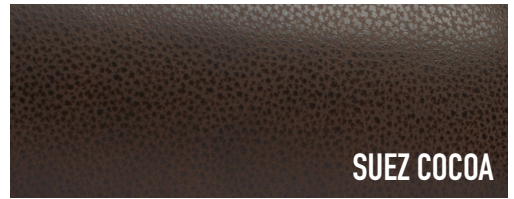

GLOVER

LEATHER ARMCHAIR

SUEZ COCOA

PRODUCT

Leather Armchair -Suez
Cocoa

CODE

145652

MEASUREMENTS

35"W x 34"D x 35"H

PRICE

\$1,299

COUNTRY OF ORIGIN

Leather origin: China
Manufactured in China

PRODUCT OVERVIEW

100% top-grain leather upholstery
Solid and engineered wood frame
Foam filled seat cushion with no-sag springs
Fiber filled back with rubber webbing supports
Oak legs